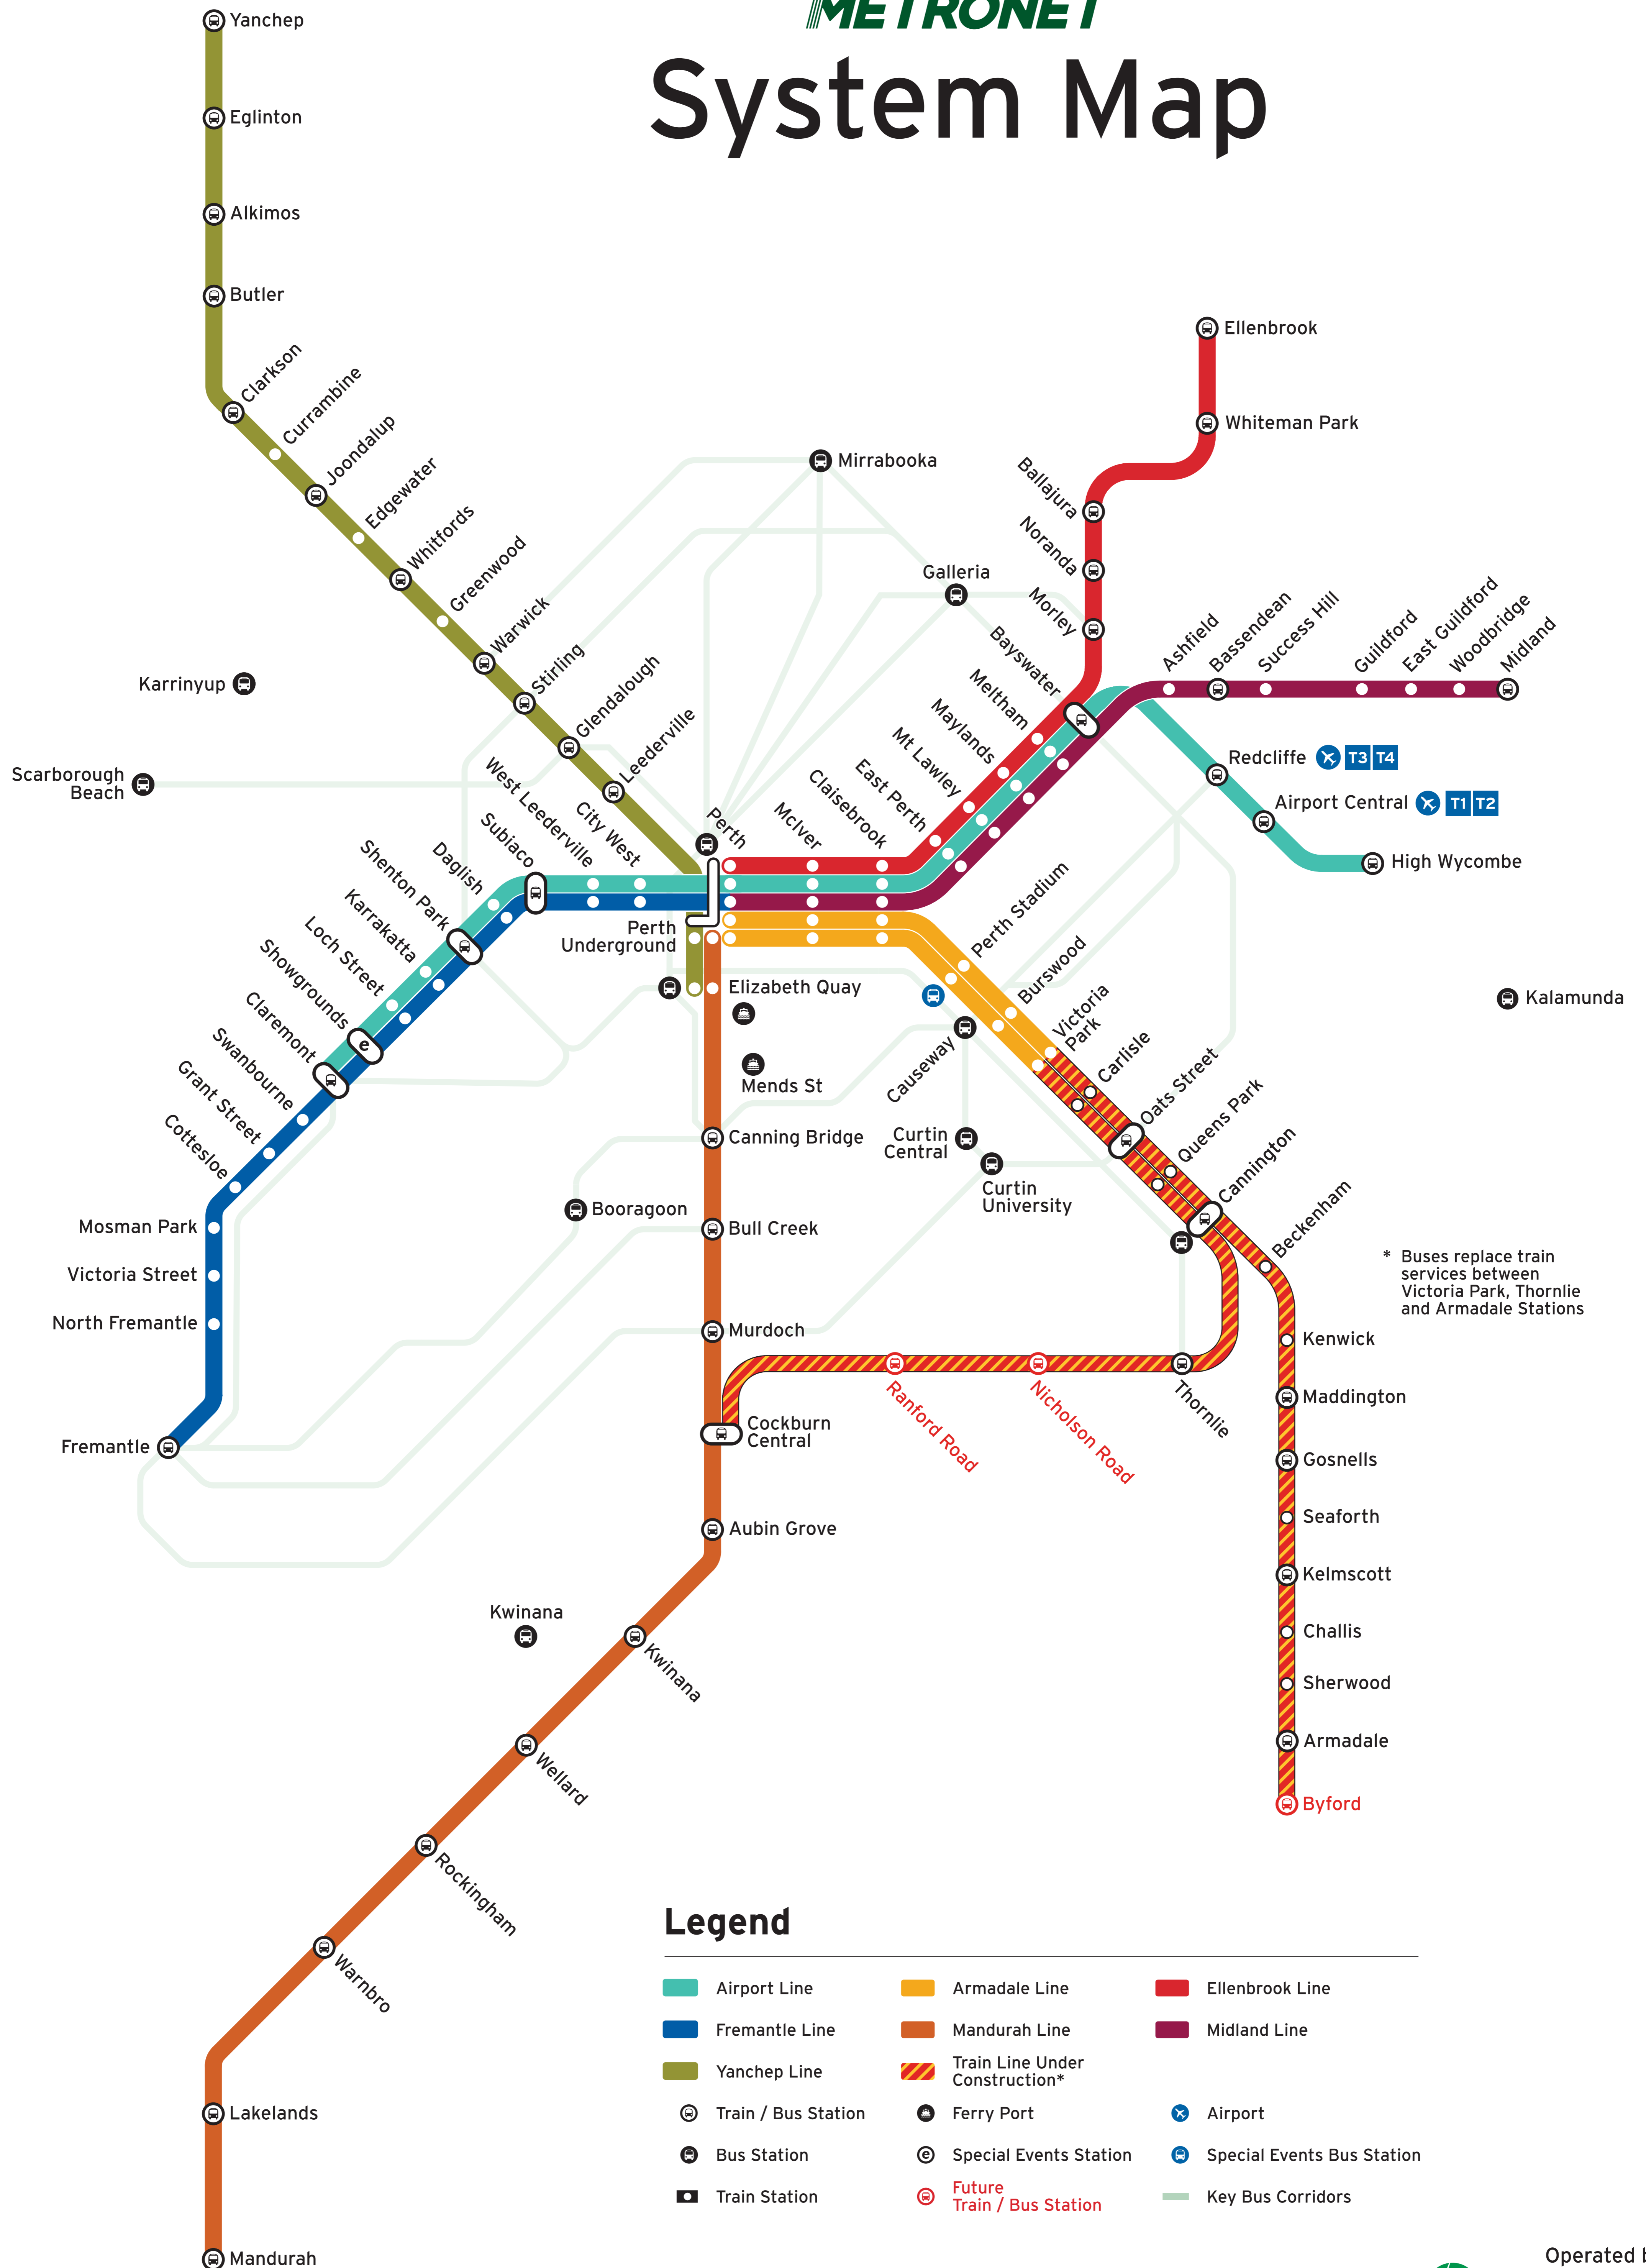

METRONET System Map

Legend

- | | | |
|---------------------|--------------------------------|----------------------------|
| Airport Line | Armadale Line | Ellenbrook Line |
| Fremantle Line | Mandurah Line | Midland Line |
| Yanchep Line | Train Line Under Construction* | |
| Train / Bus Station | Ferry Port | Airport |
| Bus Station | Special Events Station | Special Events Bus Station |
| Train Station | Future Train / Bus Station | Key Bus Corridors |