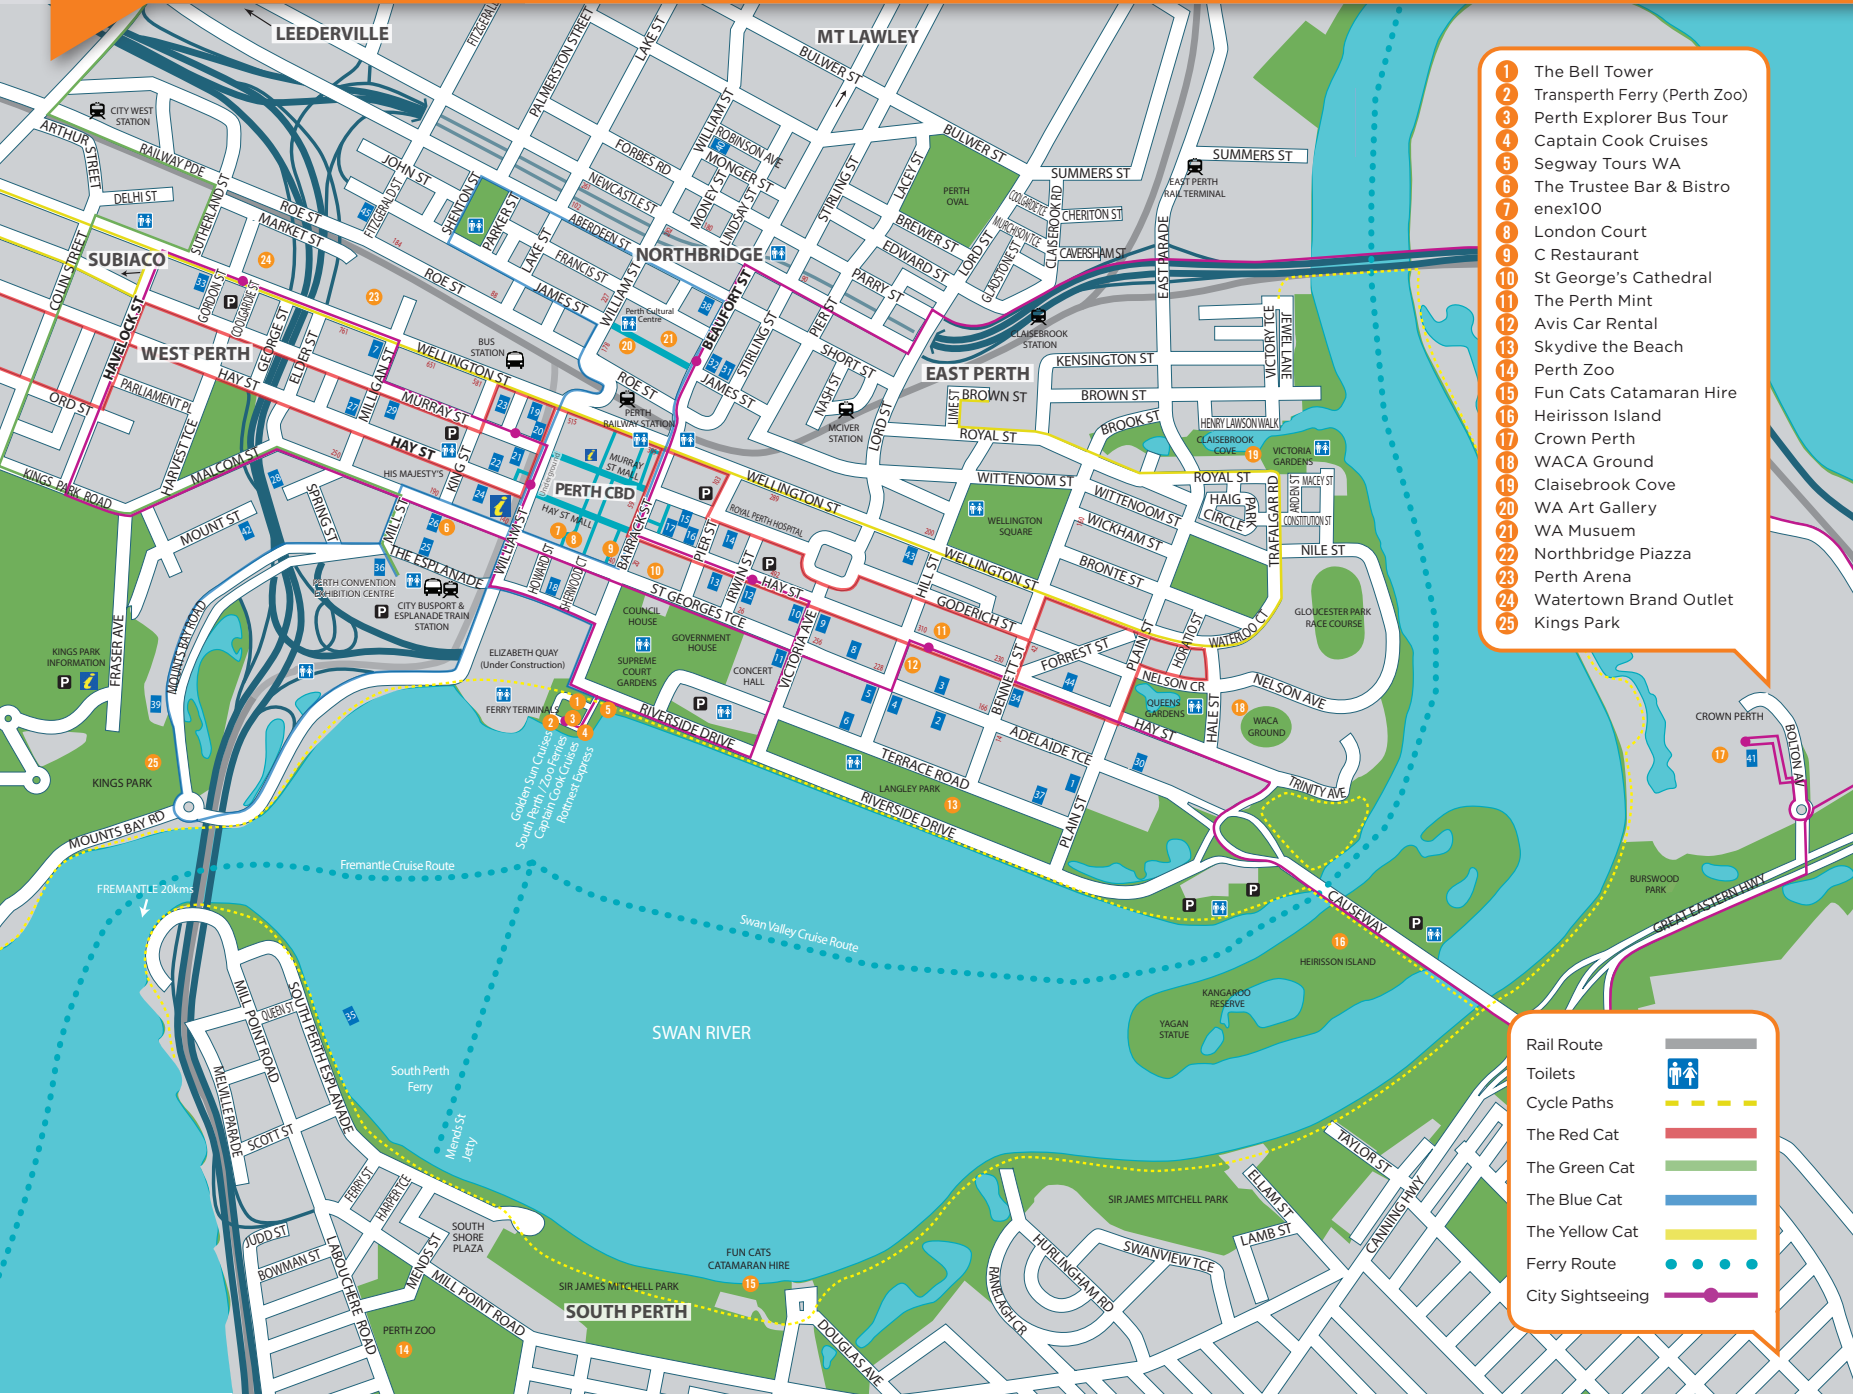

CITY MAP

www.helloperth.com.au

- 1 The Bell Tower
- 2 Transperth Ferry (Perth Zoo)
- 3 Perth Explorer Bus Tour
- 4 Captain Cook Cruises
- 5 Segway Tours WA
- 6 The Trustee Bar & Bistro
- 7 enx100
- 8 London Court
- 9 C Restaurant
- 10 St George's Cathedral
- 11 The Perth Mint
- 12 Avis Car Rental
- 13 Skydive the Beach
- 14 Perth Zoo
- 15 Fun Cats Catamaran Hire
- 16 Heirisson Island
- 17 Crown Perth
- 18 WACA Ground
- 19 Claisebrook Cove
- 20 WA Art Gallery
- 21 WA Museum
- 22 Northbridge Piazza
- 23 Perth Arena
- 24 Watertown Brand Outlet
- 25 Kings Park

- Rail Route
- Toilets
- Cycle Paths
- The Red Cat
- The Green Cat
- The Blue Cat
- The Yellow Cat
- Ferry Route
- City Sightseeing

HOTEL INDEX

- 1 Hyatt Hotel
- 2 Goodearth Hotel
- 3 Perth Ambassador Hotel
- 4 Pan Pacific Hotel
- 5 Novotel Langley Perth
- 6 City Waters Lodge
- 7 Four Points by Sheraton
- 8 Townsend Lodge
- 9 All Suites Perth
- 10 Travelodge
- 11 Duxton Hotel
- 12 Mercure Hotel
- 13 Kings Perth Hotel
- 14 Pensione Hotel Perth
- 15 Miss Maud Hotel
- 16 Seasons of Perth Hotel
- 17 Criterion Hotel
- 18 New Esplanade Hotel
- 19 Globe Backpackers
- 20 Wentworth Plaza Hotel
- 21 Pacific Int. Suites
- 22 Holiday Inn City Centre
- 23 Hotel Ibis Perth
- 24 Rydges Hotel
- 25 Pamela Hilton Hotel
- 26 Somerset St George
- 27 The Melbourne Hotel
- 28 Rendezvous Perth Central
- 29 Quest West End Hotel
- 30 Fraser Suites
- 31 The Hive Hostel
- 32 Court Hotel
- 33 City Stay Apartments
- 34 Adina Apartment Hotel
- 35 Peninsula Apartments
- 36 Medina Grand Hotel
- 37 Crown Plaza Hotel
- 38 Old Swan Barracks
- 39 Sullivans Hotel
- 40 All Seasons Perth
- 41 Crown Perth
- 42 Mountway Apartments
- 43 YMCA Jewell House
- 44 Wombat Backpackers
- 45 City Perth Backpackers Hostel
- 46 Perth City YHA